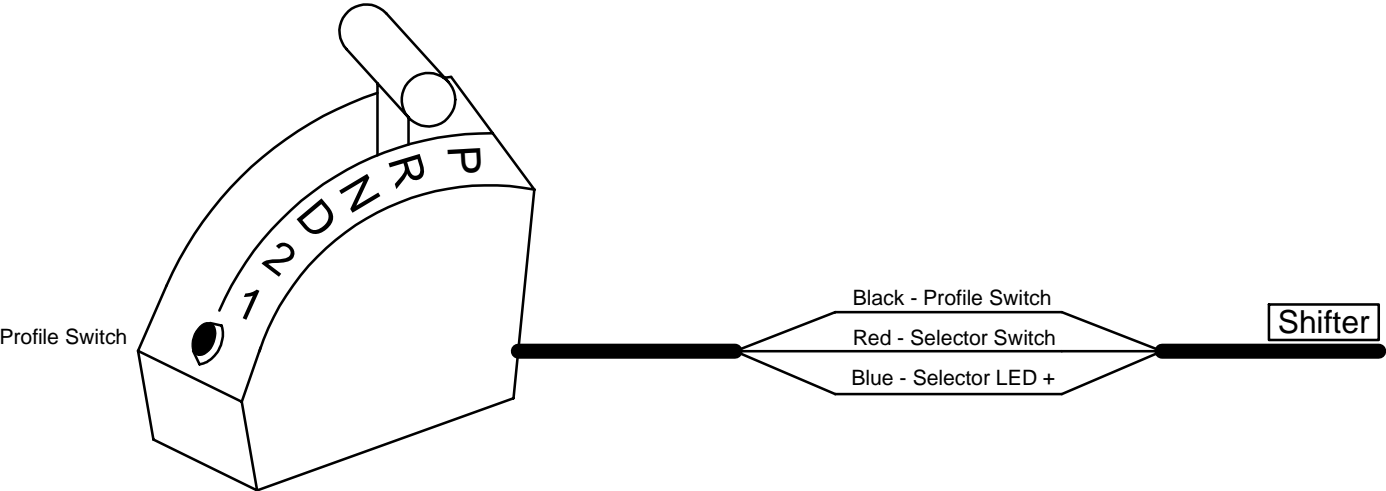

Lexus Shifter Ver 2

Last Changed: 08/11/2010

Drawing Ver: 1.0

Connect to G13 or G14 Harness